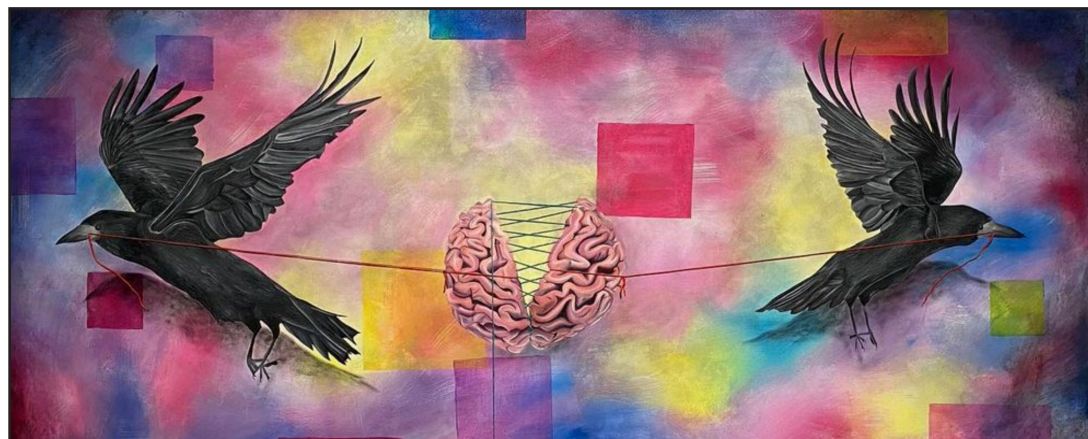

# Photo Here at A-State

1. The "Howl" sign at Arkansas State University during the ice storm.

2. The iced over parking lot behind Kay's Hall on February 1, A-State campus was closed Jan 31- Feb. 2 with normal operation returning on Feb. 3

3. Some rugby team leaders and coach met with the mayor to discuss the city, university, future plans and the A-State Rugby program.

4. Two Alpha Gamma Delta members in the ice and snow

5. "Foul Bite Happy Accident" at the Bradbury Art Museum